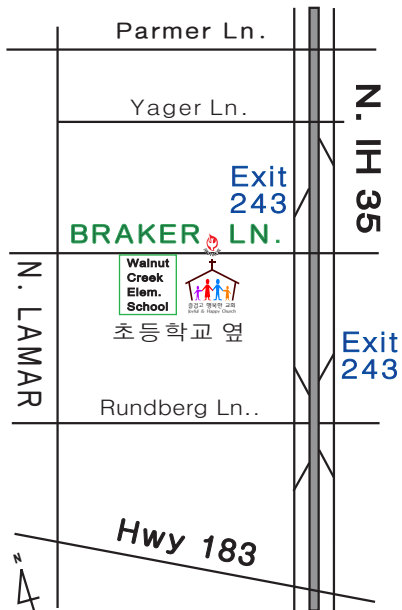

Saturday Prayer : 9:00 AM

예수찬양교회 Praise Jesus Church

103 W. Braker Ln.
Austin, TX 78753
Ph. (512) 977-9977

Email:
kupc@kupc.com

담임목사 *Pastor*
Ph. (512) 301-5353

www.praisejesuschurch.net

예수찬양교회 Praise Jesus Church Hope Learning Center