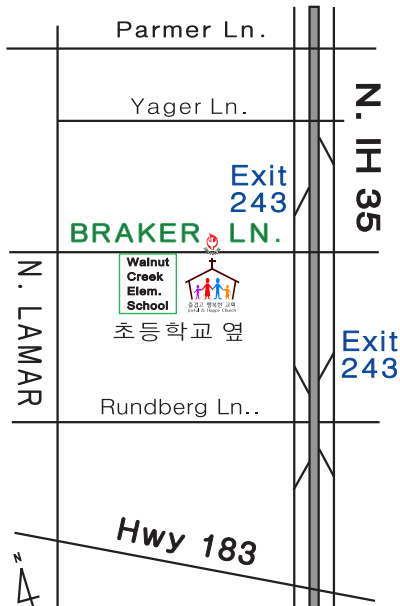

예수찬양교회 Praise Jesus Church

103 W. Braker Ln.
Austin, TX 78753
Ph. (512)977-9977

Email:
kupc@kupc.com

담임목사 *Pastor*
Ph. (512) 301-5353

www.praisejesuschurch.net

예수찬양교회 Praise Jesus Church Hope Learning Center