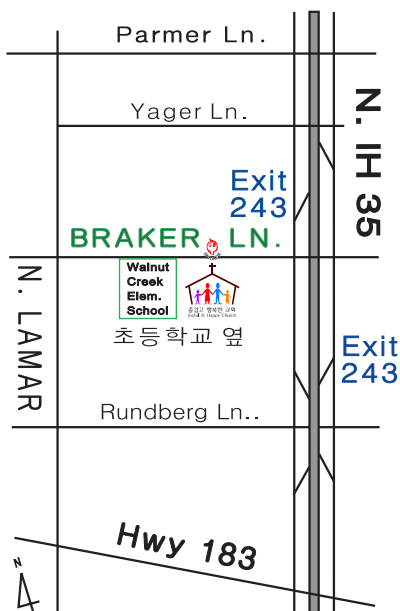

Saturday Prayer : 9:00 AM

예수찬양교회 Praise Jesus Church

103 W. Braker Ln.
 Austin, TX 78753
 Ph. (512) 977-9977

Email:
kupc@kupc.com

담임목사 *Pastor*
 Ph. (512) 301-5353

www.praisejesuschurch.net

예수찬양교회 Praise Jesus Church Hope Learning Center