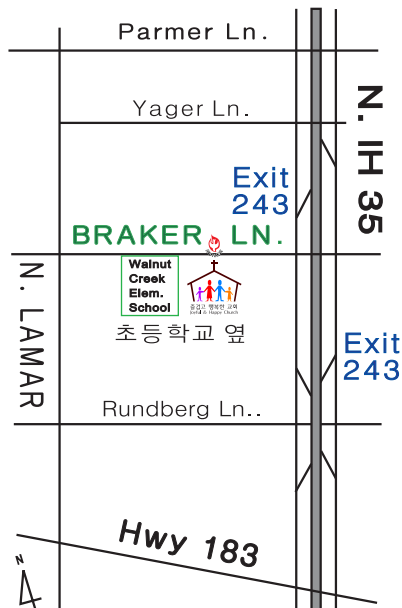

Saturday Prayer : 9:00 AM

예수찬양교회 Praise Jesus Church

103 W. Braker Ln.
Austin, TX 78753
Ph. (512) 977-9977

Email:
kupc@kupc.com

담임목사 *Pastor*
Ph. (512) 301-5353

www.praisejesuschurch.net

예수찬양교회 Praise Jesus Church Hope Learning Center