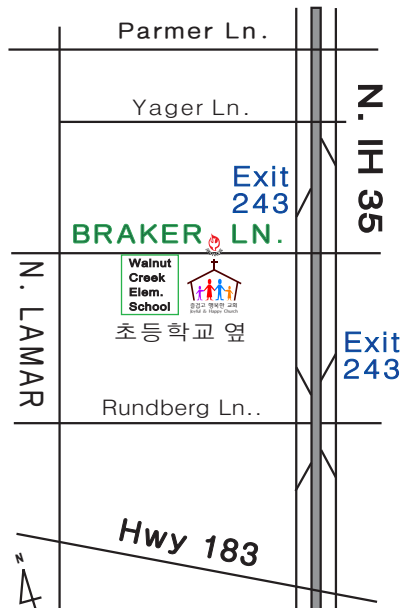

Saturday Prayer : 9:00 AM

예수찬양교회 Praise Jesus Church

103 W. Braker Ln.
Austin, TX 78753
Ph. (512)977-9977

Email:
kupc@kupc.com

담임목사 *Pastor*
Ph. (512) 301-5353

www.praisejesuschurch.net

예수찬양교회 Praise Jesus Church Hope Learning Center