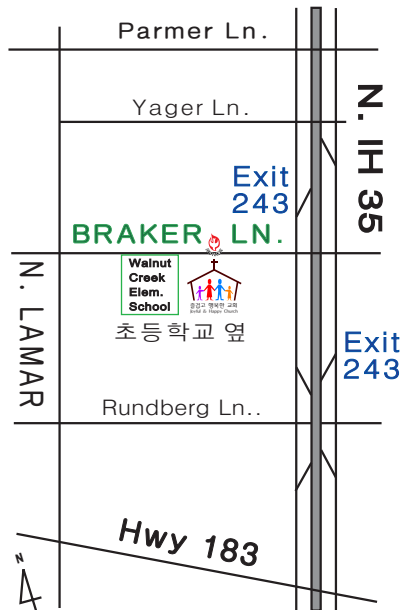

예수찬양교회 Praise Jesus Church

103 W. Braker Ln.
 Austin, TX 78753
 Ph. (512)977-9977

Email:
 kupc@kupc.com

담임목사 *Pastor*
 Ph. (512) 301-5353

www.praisejesuschurch.net

예수찬양교회 Praise Jesus Church Hope Learning Center