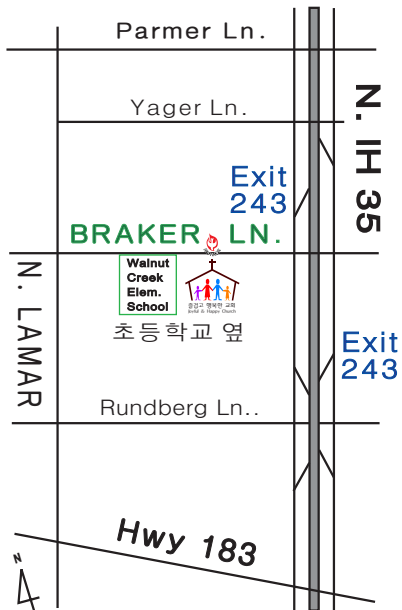

예수찬양교회 Praise Jesus Church

103 W. Braker Ln.
 Austin, TX 78753
 Ph. (512)977-9977

Email:
 kupc@kupc.com

담임목사 *Pastor*
 Ph. (512) 301-5353

www.praisejesuschurch.net

예수찬양교회 Praise Jesus Church Hope Learning Center