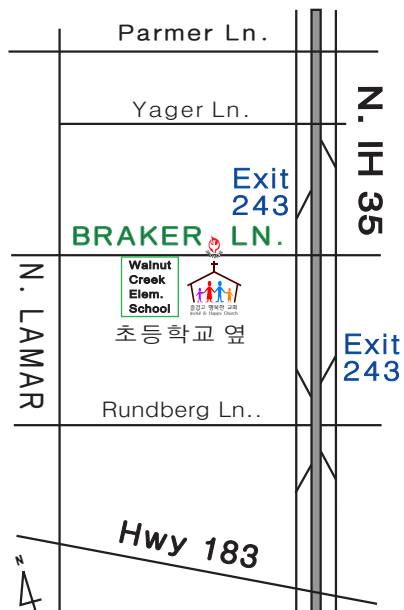

예수찬양교회 Praise Jesus Church

103 W. Braker Ln.
 Austin, TX 78753
 Ph. (512)977-9977

Email:
 kupc@kupc.com

담임목사 *Pastor*
 Ph. (512) 301-5353

www.praisejesuschurch.net

예수찬양교회 Praise Jesus Church Hope Learning Center