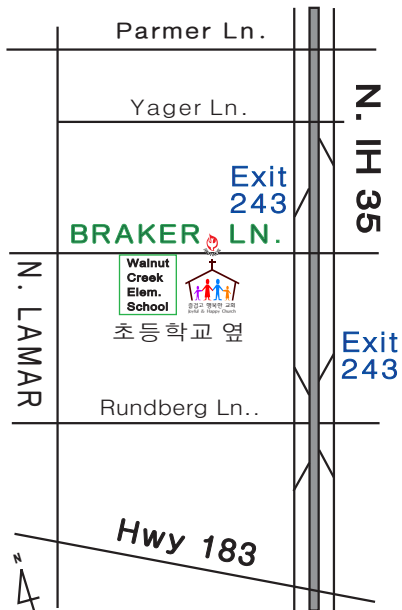

Prayer Meeting: 9:00 AM

예수찬양교회
Praise Jesus Church
103 W. Braker Ln.
Austin, TX 78753
Ph. (512) 977-9977
Fax (512) 531-9015

Email:
kupc@kupc.com

담임목사 Pastor
Ph. (512) 301-5353

www.praisejesuschurch.net

예수찬양교회
Praise Jesus Church
Hope Learning Center