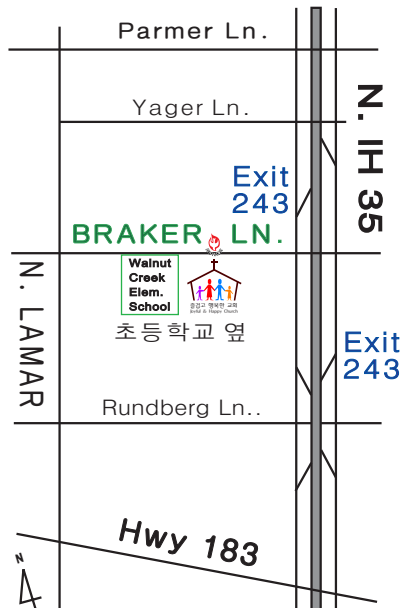

### Saturday

Prayer Meeting: 9:00 AM

예수찬양교회  
Praise Jesus Church  
103 W. Braker Ln.  
Austin, TX 78753  
Ph. (512) 977-9977  
Fax (512) 531-9015

Email:  
kupc@kupc.com

담임목사 Pastor  
Ph. (512) 301-5353

www.praisejesuschurch.net