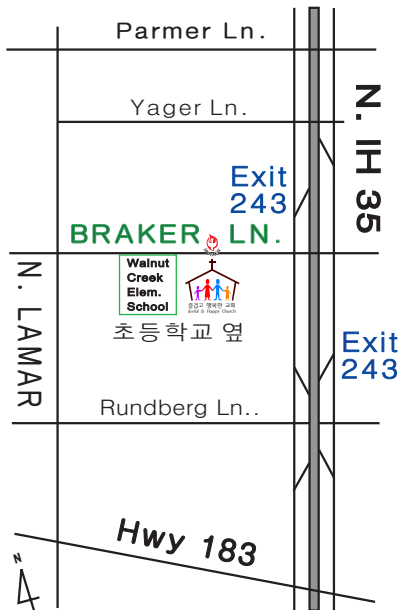

예수찬양교회
Praise Jesus Church
103 W. Braker Ln.
Austin, TX 78753
Ph. (512) 977-9977
Fax (512) 531-9015

Email:
kupc@kupc.com

담임목사 *Pastor*
Ph. (512) 301-5353

www.praisejesuschurch.net

예수찬양교회
Praise Jesus Church
Hope Learning Center