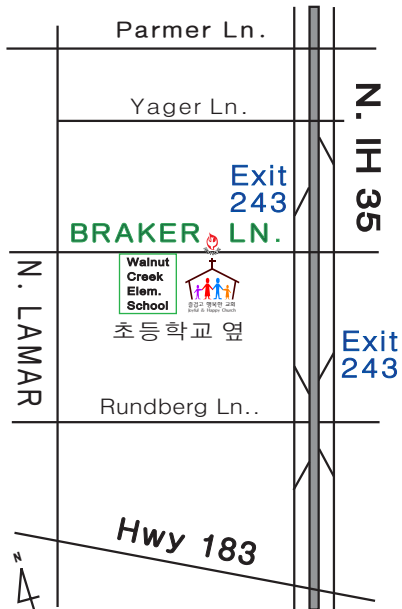

예수찬양교회
Praise Jesus Church
103 W. Braker Ln.
Austin, TX 78753
Ph. (512) 977-9977
Fax (512) 531-9015

Email:
kupc@kupc.com

담임목사 Pastor
Ph. (512) 301-5353

www.praisejesuschurch.net

예수찬양교회

Praise Jesus Church

Hope Learning Center